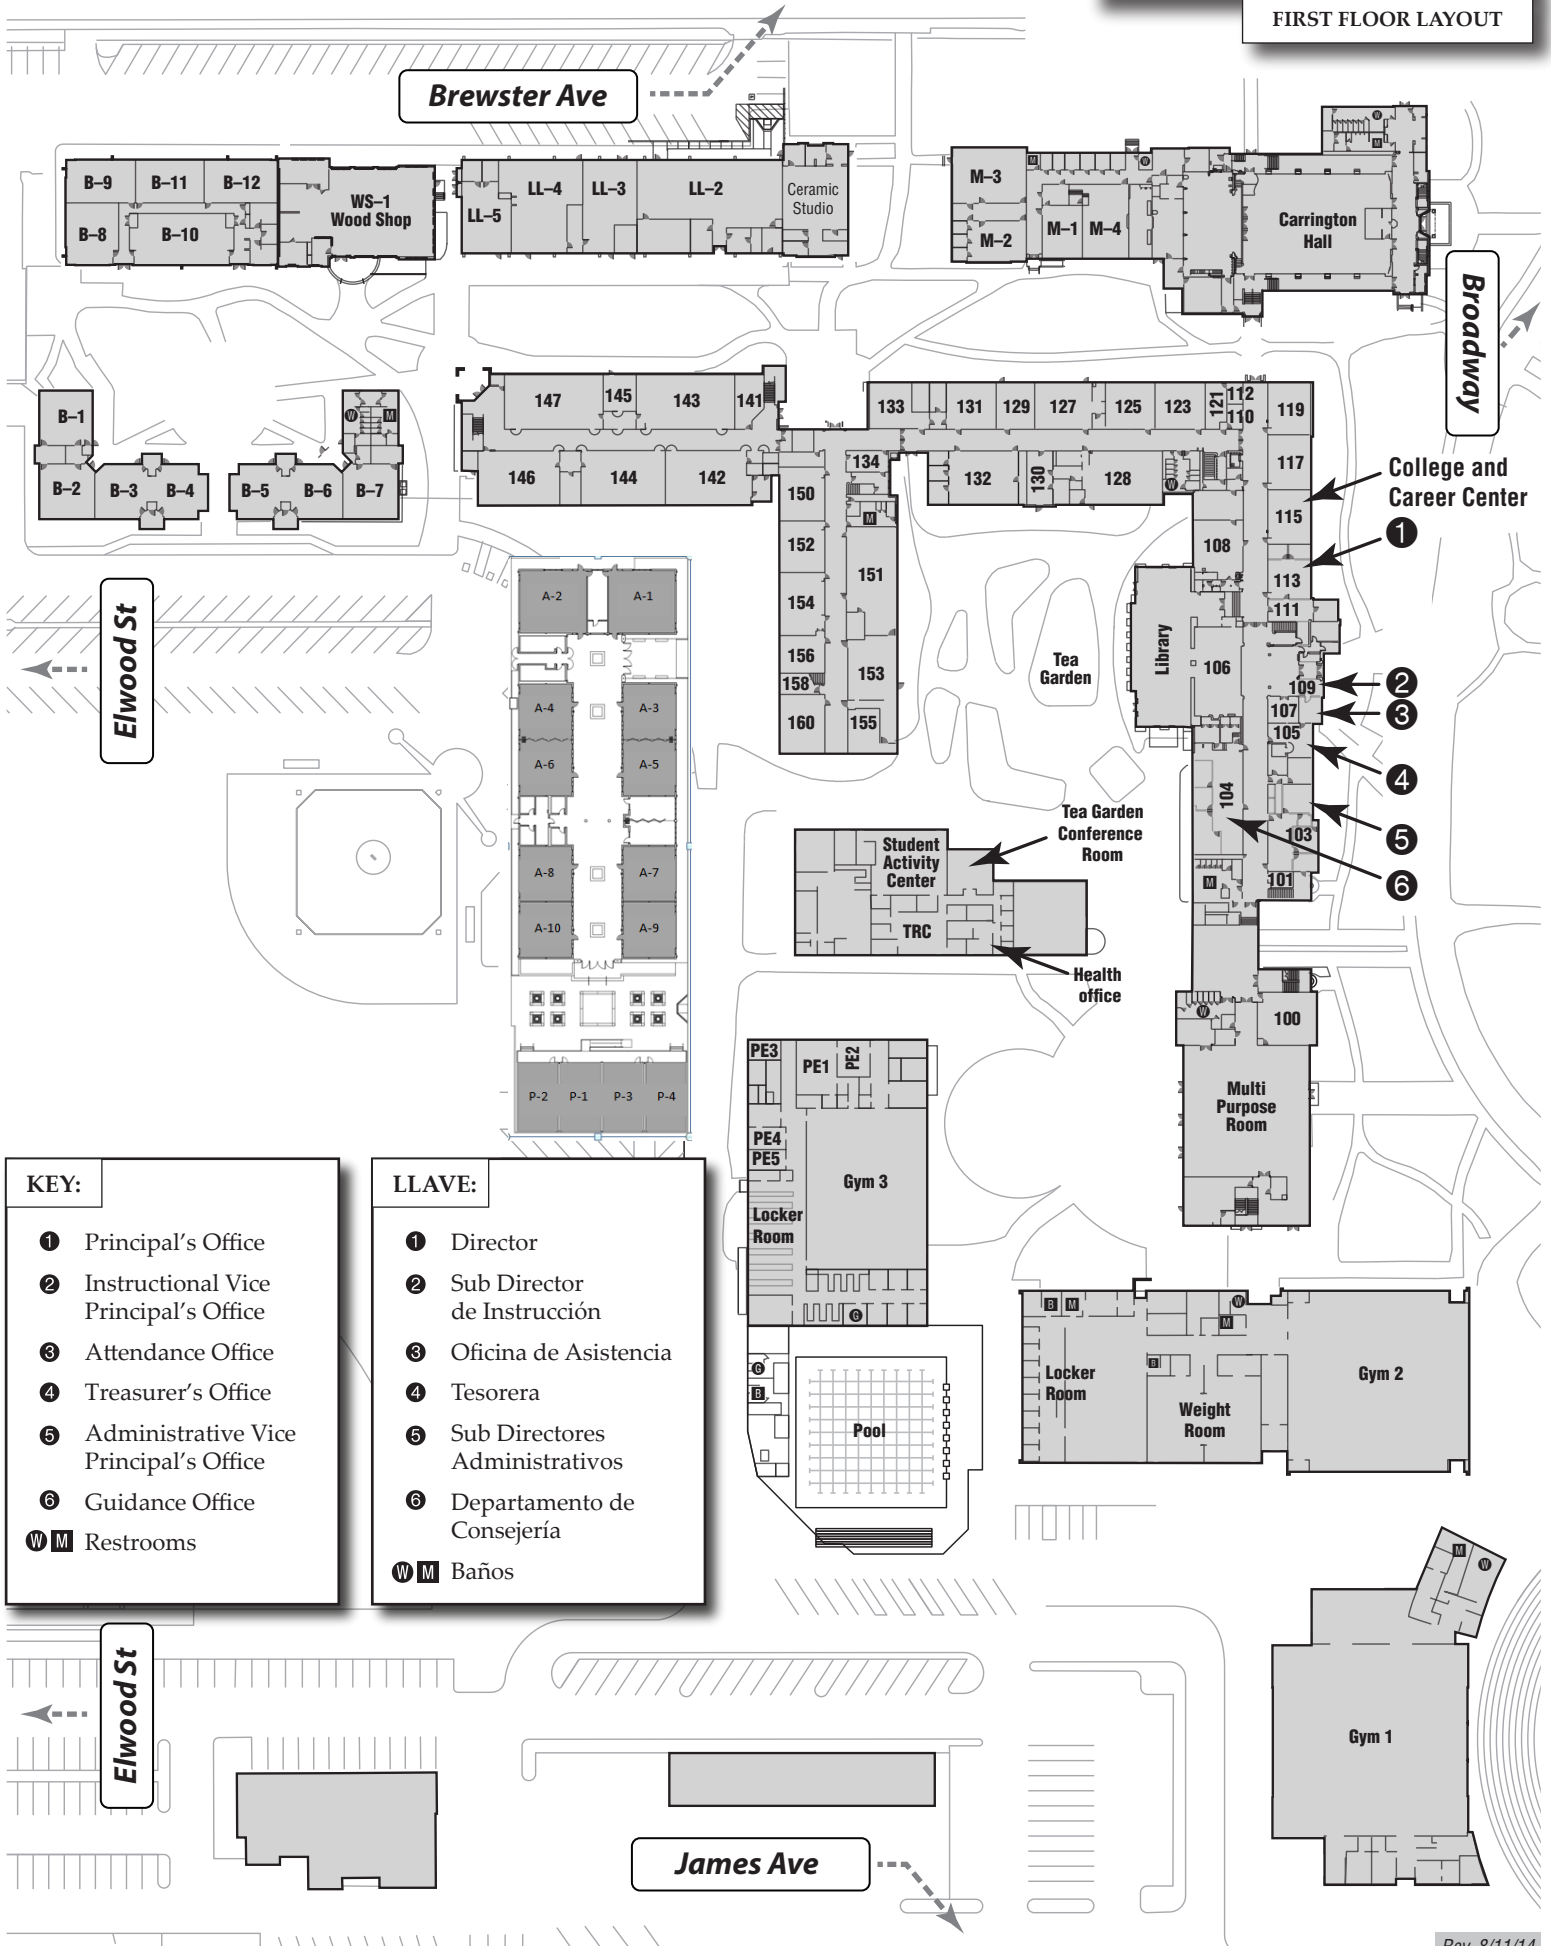

Sequoia High School

FIRST FLOOR LAYOUT

KEY:

- ① Principal's Office
- ② Instructional Vice Principal's Office
- ③ Attendance Office
- ④ Treasurer's Office
- ⑤ Administrative Vice Principal's Office
- ⑥ Guidance Office
- W M Restrooms

LLAVE:

- ① Director
- ② Sub Director de Instrucción
- ③ Oficina de Asistencia
- ④ Tesorera
- ⑤ Sub Directores Administrativos
- ⑥ Departamento de Consejería
- W M Baños

Sequoia High School

SECOND FLOOR LAYOUT

KEY / LLAVE:
W M Restrooms / Baños