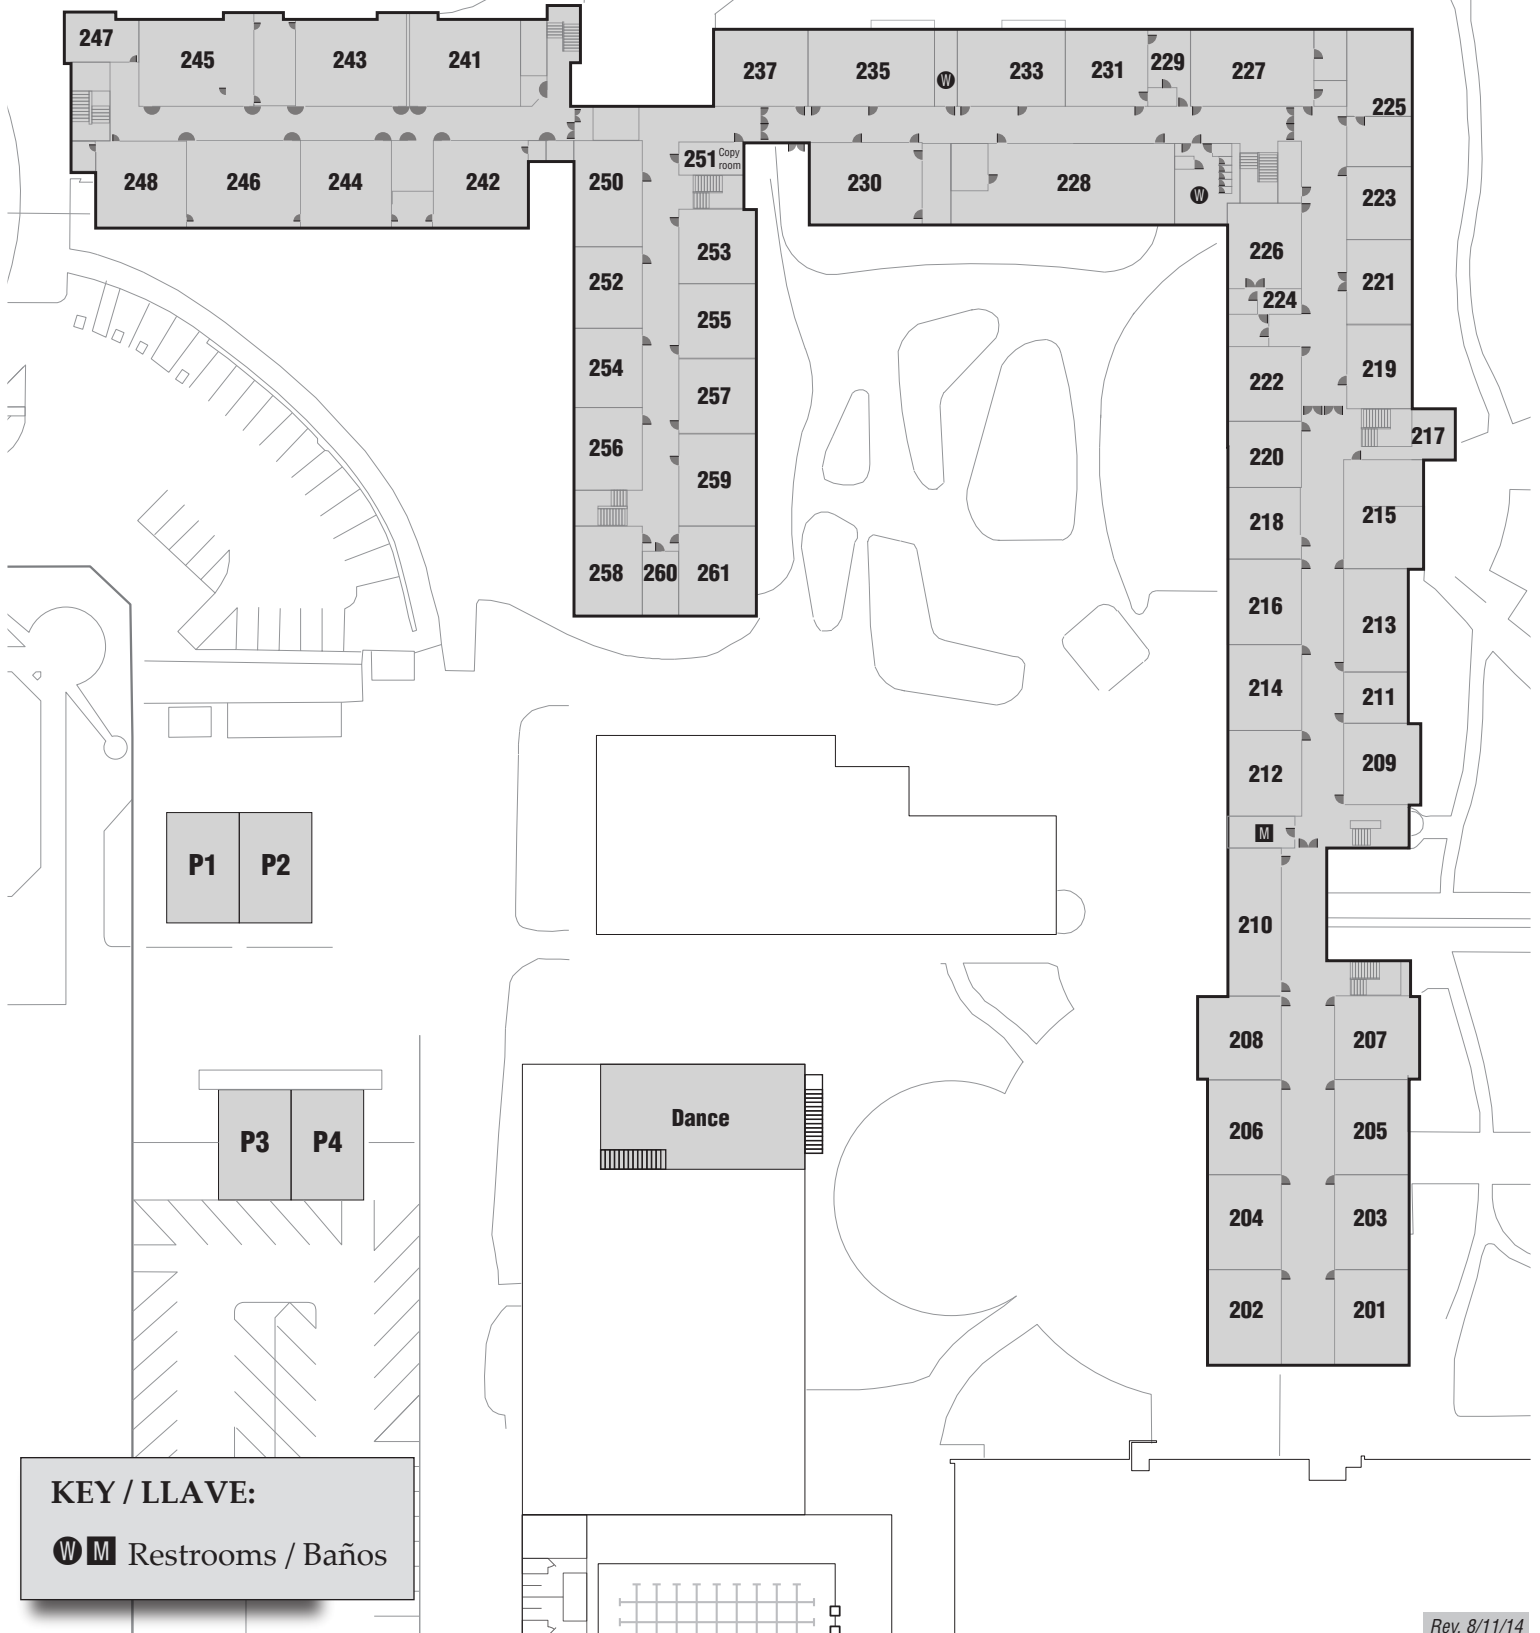

Sequoia High School

FIRST FLOOR LAYOUT

KEY:

- ① Principal's Office
- ② Instructional Vice Principal's Office
- ③ Attendance Office
- ④ Treasurer's Office
- ⑤ Administrative Vice Principal's Office
- ⑥ Guidance Office
- W M Restrooms

LLAVE:

- ① Director
- ② Sub Director de Instrucción
- ③ Oficina de Asistencia
- ④ Tesorera
- ⑤ Sub Directores Administrativos
- ⑥ Departamento de Consejería
- W M Baños

Sequoia High School

SECOND FLOOR LAYOUT

KEY / LLAVE:
W M Restrooms / Baños